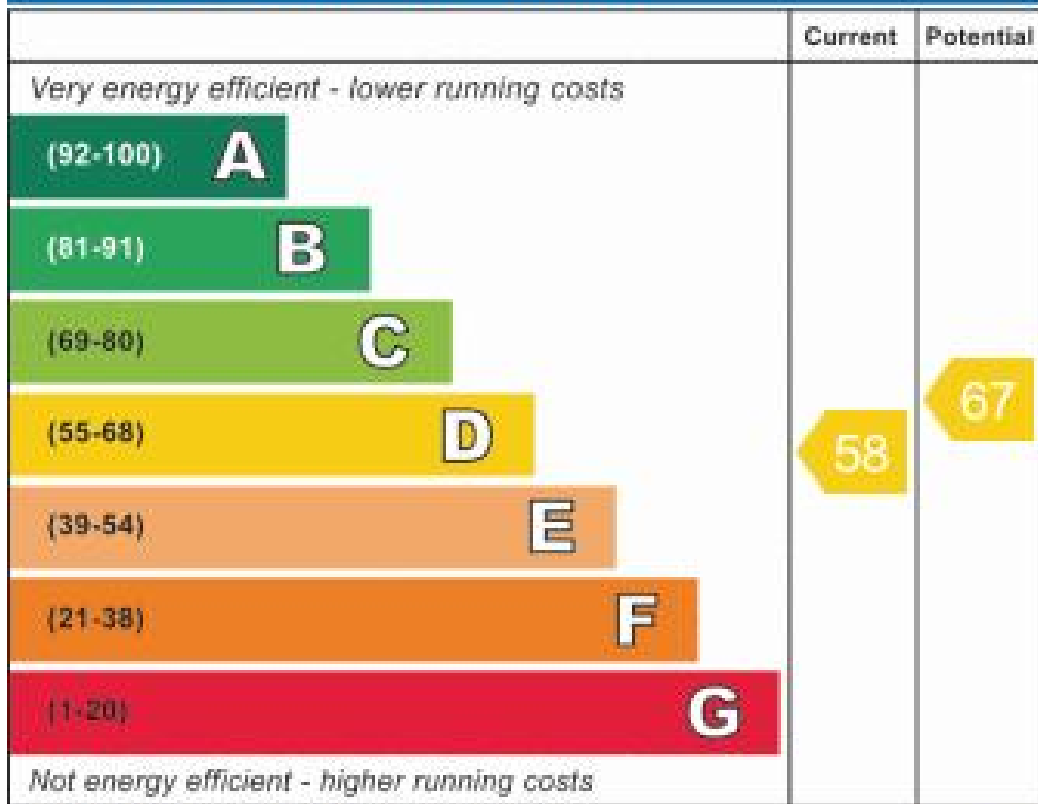

Energy Efficiency Rating

England, Scotland & Wales

EU Directive
2002/91/EC

Environmental Impact (CO₂) Rating

England, Scotland & Wales

EU Directive
2002/91/EC