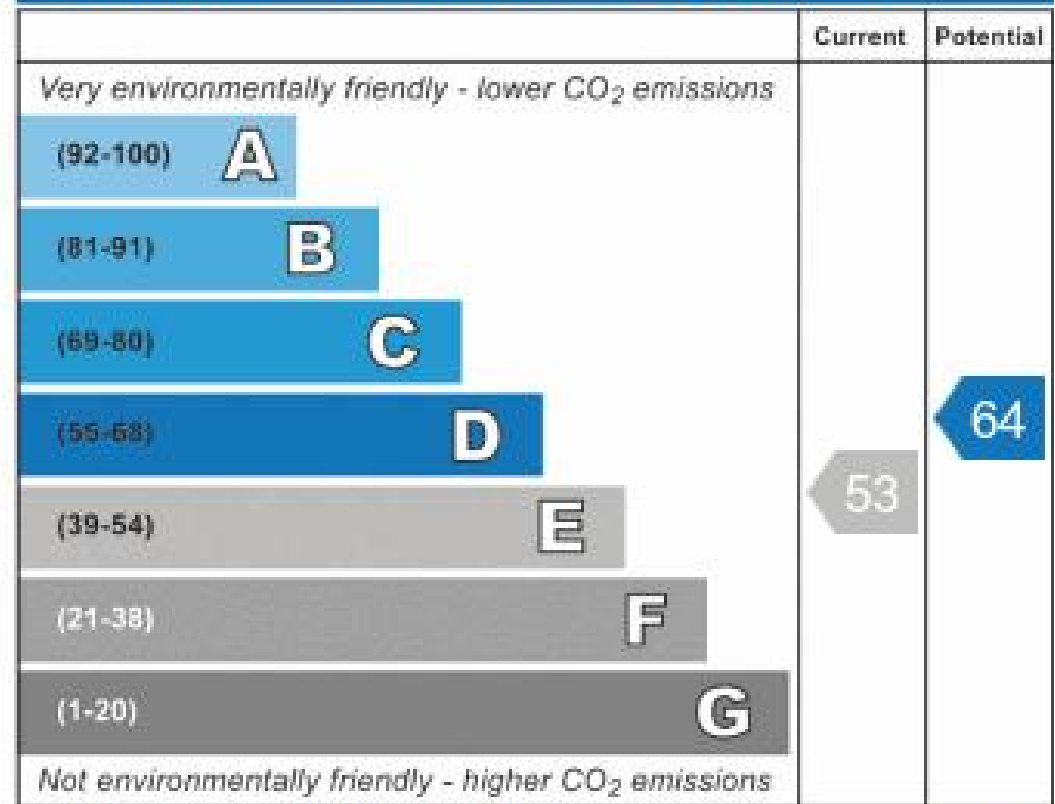

Energy Efficiency Rating

England, Scotland & Wales

EU Directive
2002/91/EC

Environmental Impact (CO₂) Rating

England, Scotland & Wales

EU Directive
2002/91/EC